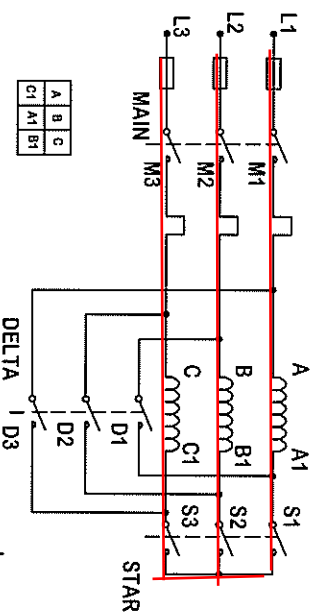

Star delta starter

Start up

M, T, AND S energises
 T times out
 S denegises
 D energises