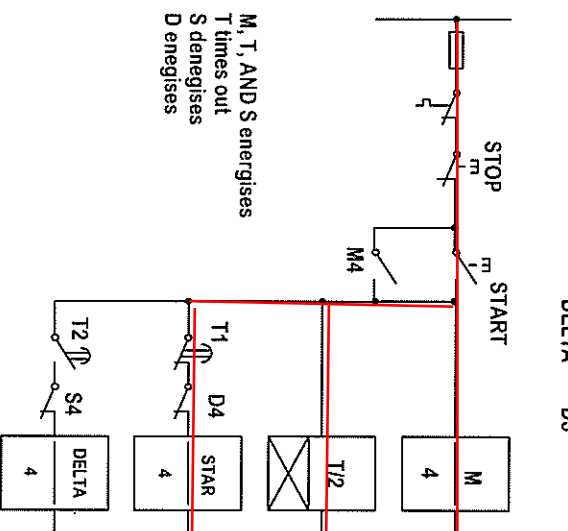

Star delta starter

Start up

M, T, AND S energises
 T times out
 S denegises
 D energises